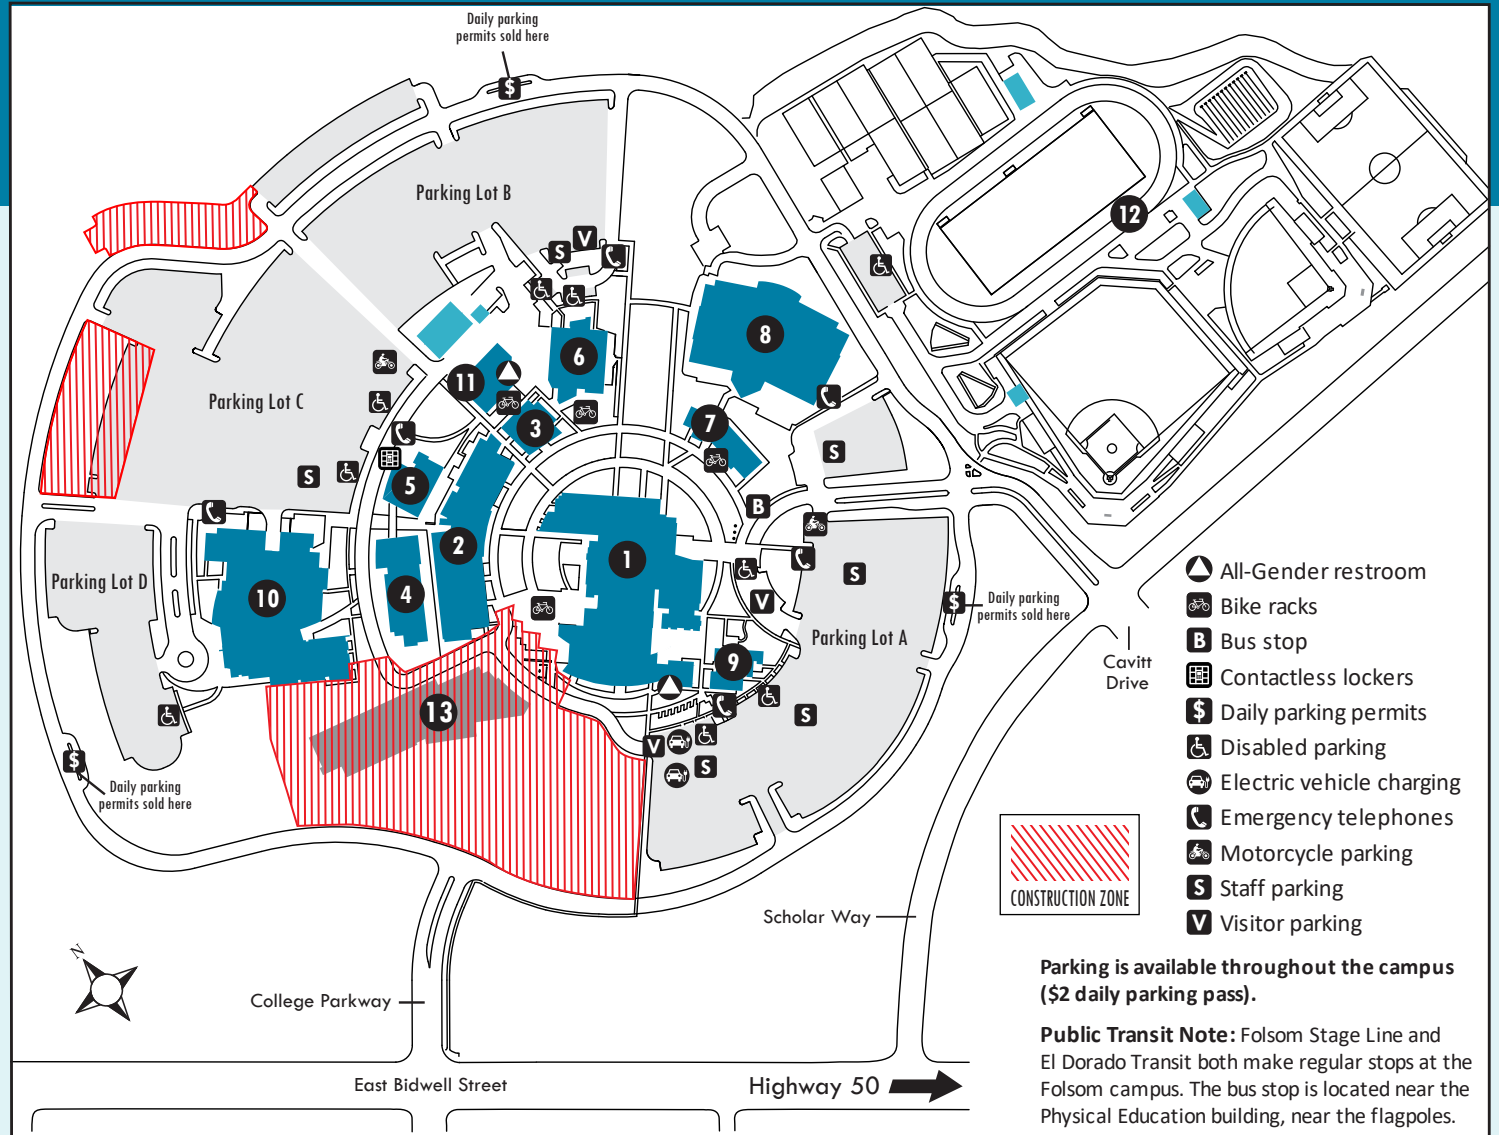

MAIN FOLSOM CAMPUS

10 COLLEGE PARKWAY, FOLSOM, CA 95630

(916) 608-6500 | www.flc.losrios.edu

FOLSOM LAKE COLLEGE
EL DORADO CENTER | RANCHO CORDOVA CENTER

- **1 Aspen Hall / FL1**
  Admissions & Records
  Center for Excellence (FL1-108)
  Community Room (FL1-20)
  Counseling
  Equity Center (FL1-151b)
  Financial Aid
  Innovation Center Makerspace (FL1-130)
  Library
  Undocu-Falcons Center (FL1-183)
  Welcome & Student Success Center
- **2 Cypress Hall / FL2**
  Math Center (FL2-246)
  Reading & Writing Center (FL2-239)
  Science Center (FL2-234)
  SOAR Central (FL2-238)
  Tutoring Center (FL2-240)

- **3 Buckeye Hall / FL3**
  Large Lecture Hall (FL3-173)
- **4 Dogwood Hall / FL4**
- **5 Lilac Hall / FL5**
- **6 Falcon's Roost / FR**
  Associated Students (FR-106)
  Bookstore (lower level)
  Cafeteria
  Career & Transfer Center (FR-220)
  College Police (FR-140, outside entrance)
  Dining Area
  Health & Wellness Center (FR-115)
  Peregrine Room (FR-240)
  Self-Service Food Market (upper level)
  Student Life (FR-108)

- **7 Physical Education / PE**
  Student Athlete Success Center (PE-112)
  Veterans Success Center (PE-119)
- **8 Gymnasium / GYM**
- **9 College Administration / CA**
  Business Services
  Public Information Services
- **10 Harris Center for the Arts / PAC**
- **11 Campus Services / CS**
  Operations
  Printing/Mail
  Receiving
- **12 Athletics Complex**
- **13 Science Building (under construction)**

Directions

From the Sacramento area, take Highway 50 east toward Lake Tahoe. Take the East Bidwell Street/Scott Road exit and turn left at the end of the exit ramp. Proceed north on East Bidwell for 1.6 miles. Turn right at College Parkway at the signal.

From the Lake Tahoe area, take Highway 50 west toward Sacramento. Take the East Bidwell Street/Scott Road exit and turn right at the end of the exit ramp. Proceed north on East Bidwell for 1.6 miles. Turn right at College Parkway at the signal.

From the Roseville area, heading east on Douglas Boulevard, turn right onto Folsom Auburn Road. Continue south 4.4 miles and turn left on Greenback Lane. Follow Greenback Lane, which becomes Riley Street, as you pass through Historic Folsom and just past Sutter Middle School turn left on East Bidwell Street. Continue southeast for 3.5 miles, passing Oak Avenue Parkway, and turn left at College Parkway at the signal.