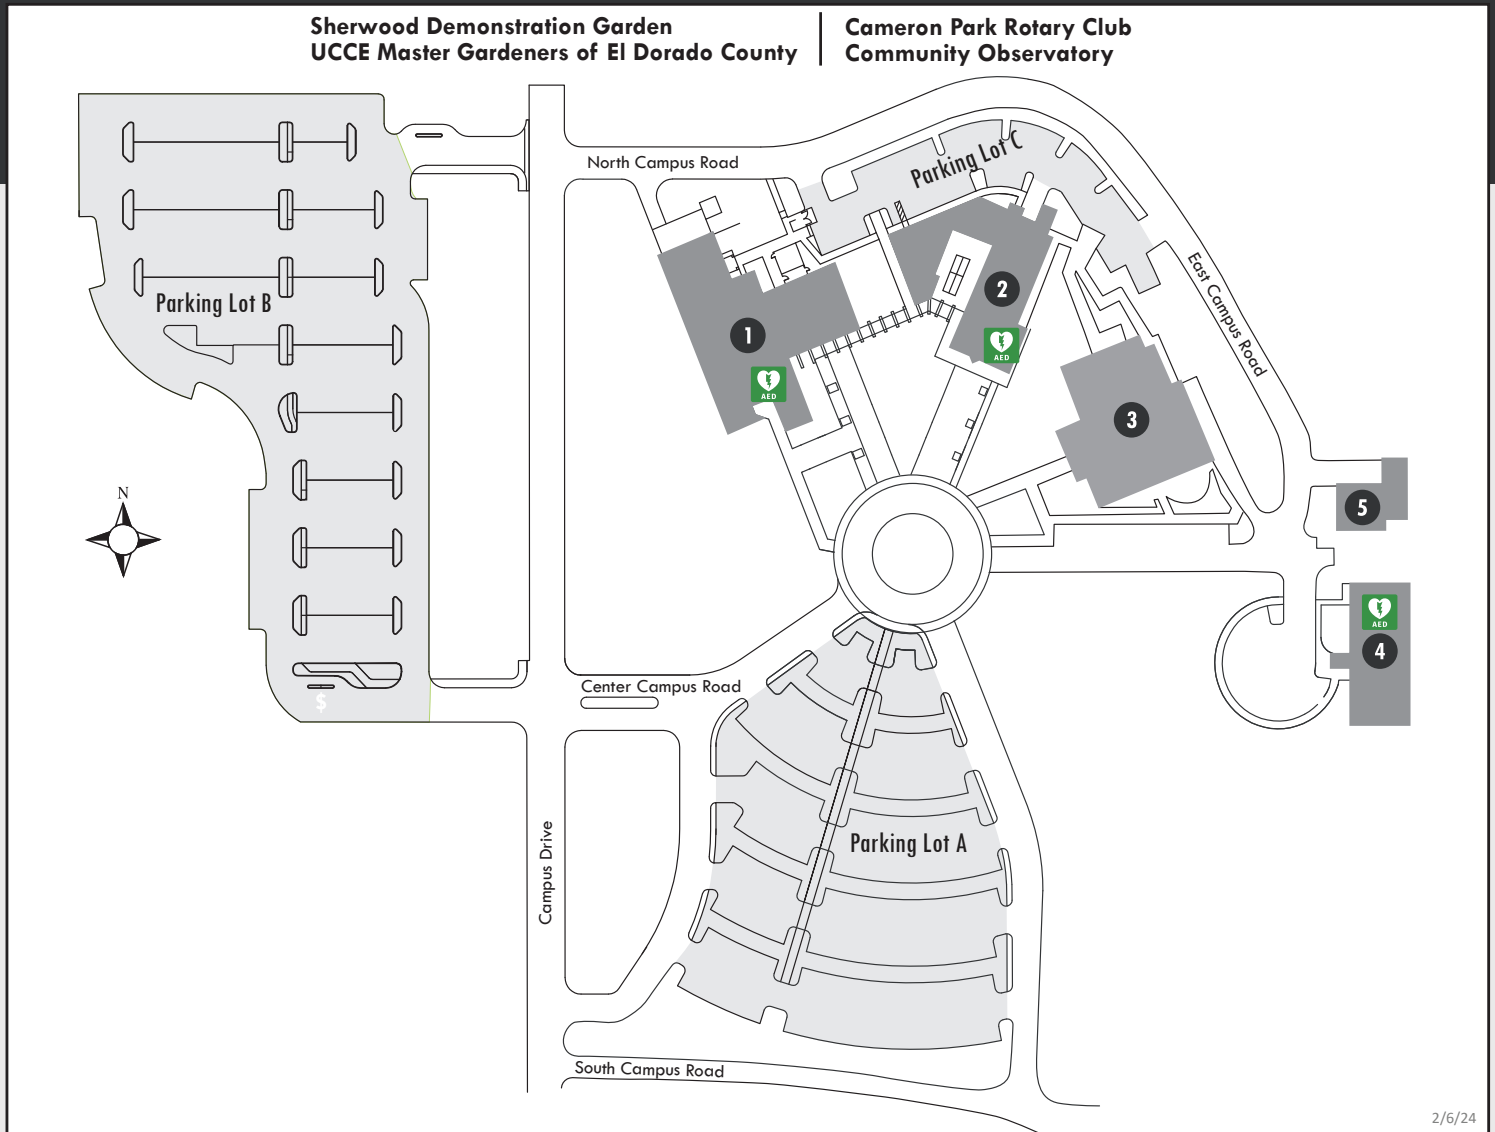

EL DORADO CENTER

6699 CAMPUS DRIVE, PLACERVILLE, CA 95667

(530) 642-5644 | www.flc.losrios.edu

FOLSOM LAKE COLLEGE
EL DORADO CENTER | RANCHO CORDOVA CENTER

Sherwood Demonstration Garden
UCCE Master Gardeners of El Dorado County

Cameron Park Rotary Club
Community Observatory

2/6/24

AED (Automated External Defibrillator) locations

- 1** Building A - First Floor
Lobby
- 2** Building B - First Floor
Student Services hallway
(outside B-119)
- 3** Building C
N/A
- 4** Fitness Center
FC-01
- 5** Campus Services
N/A