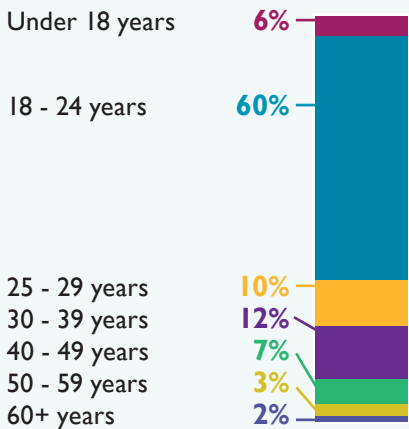

#### HEAD COUNT

##### Students by Location

Main Folsom Campus	7,215
El Dorado Center	3,051
Rancho Cordova Center	3,378
Prison/Incarcerated Education	546

**TOTAL UNDUPLICATED HEAD COUNT 10,148**

#### ENROLLMENT TREND

#### AGE