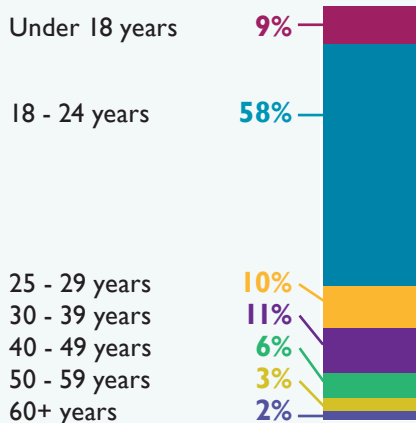

FOLSOM LAKE COLLEGE

EL DORADO CENTER | RANCHO CORDOVA CENTER

2024-2025

FACTS AT A GLANCE

Founded in 2004, Folsom Lake College is a comprehensive, public California Community College providing exceptional higher education opportunities to the communities of eastern Sacramento and western El Dorado counties. Our mission is to enrich and empower students by bridging knowledge, experience, and innovation.

FOLSOM LAKE COLLEGE GENERAL INFORMATION - FALL 2024

HEAD COUNT

Students by Location

(may attend multiple campuses)

Main Folsom Campus	8,168
El Dorado Center	3,201
Rancho Cordova Center	3,974
Prison/Incarcerated Education	250

TOTAL UNDUPLICATED HEAD COUNT 11,324

ENROLLMENT TREND

RACE/ETHNICITY

AGE

ACADEMIC LOAD (per semester)

STUDENT GOALS

Some students report multiple goals