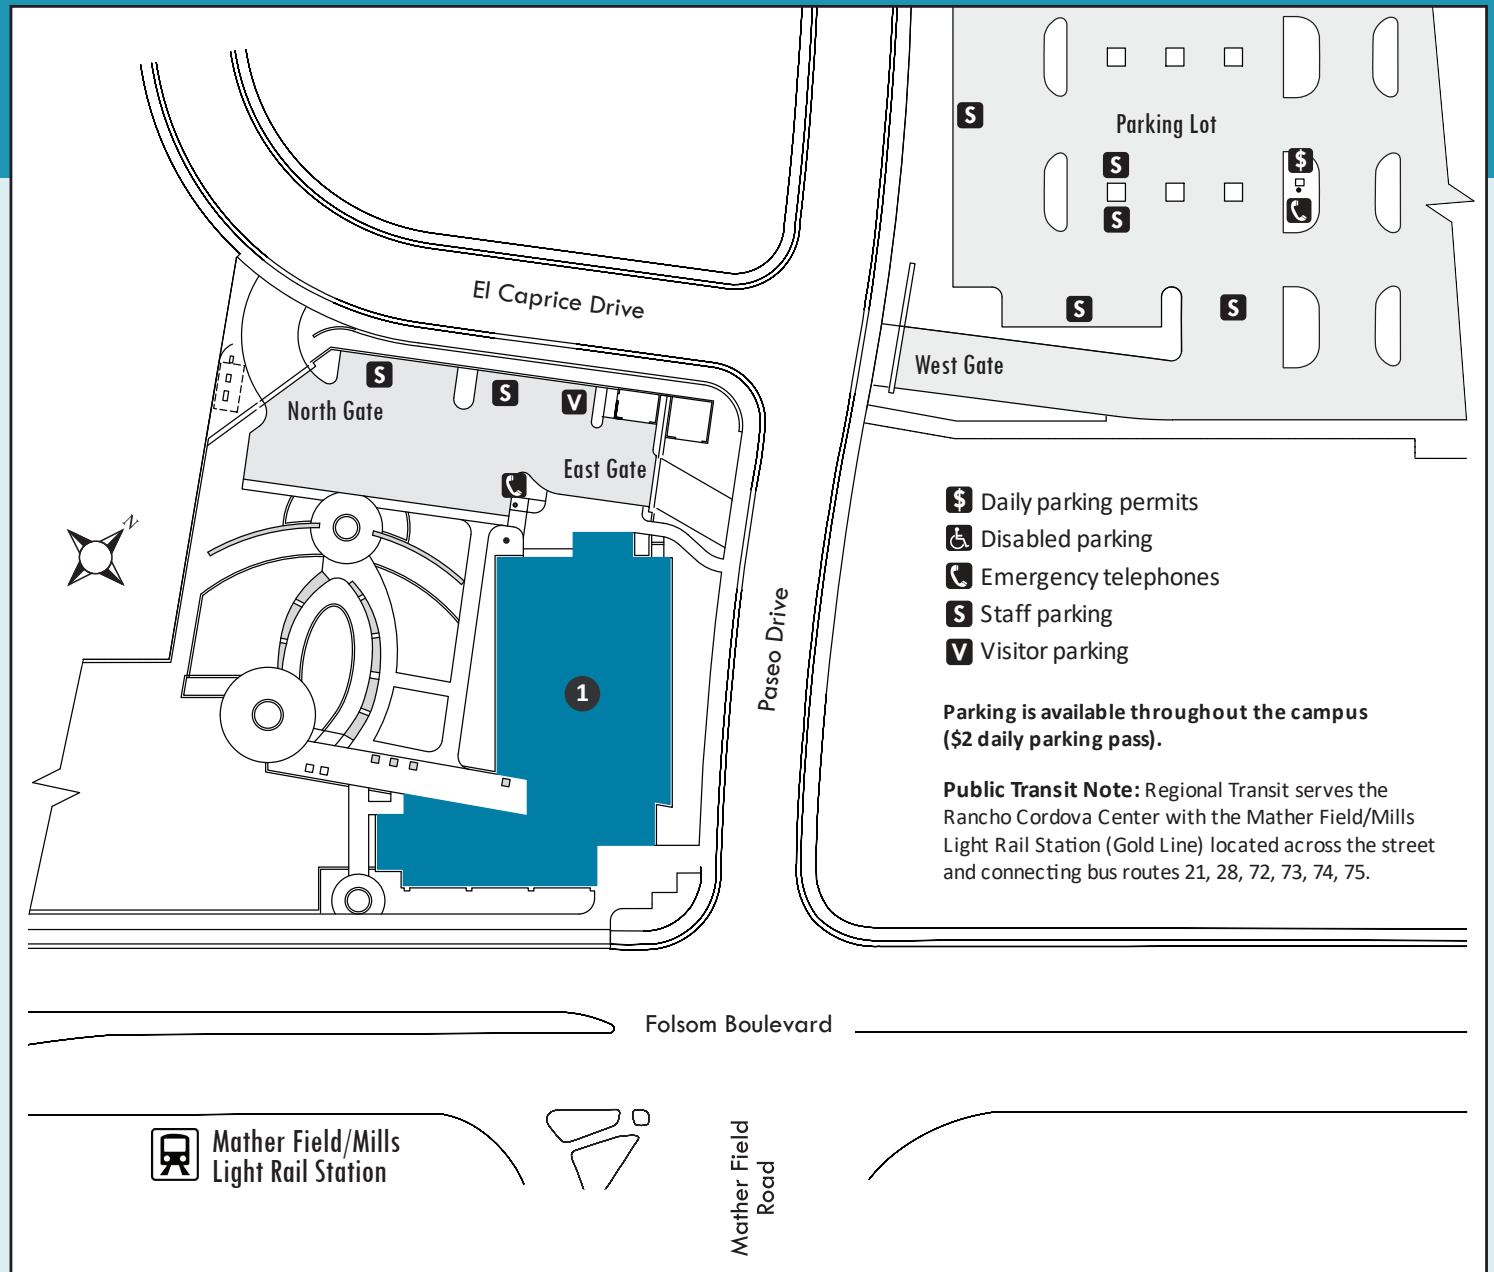

RANCHO CORDOVA CENTER

10259 FOLSOM BLVD., RANCHO CORDOVA, CA 95670

(916) 361-6321 | www.flc.losrios.edu

FOLSOM LAKE COLLEGE
EL DORADO CENTER | RANCHO CORDOVA CENTER

- Daily parking permits
- Disabled parking
- Emergency telephones
- Staff parking
- Visitor parking

Parking is available throughout the campus (\$2 daily parking pass).

Public Transit Note: Regional Transit serves the Rancho Cordova Center with the Mather Field/Mills Light Rail Station (Gold Line) located across the street and connecting bus routes 21, 28, 72, 73, 74, 75.

Second Floor

- Classrooms (RCC1-210, RCC1-211, RCC1-212, and RCC1-227)
- Computer Lab (RCC1-229)
- Learning Resource Center (RCC1-203)

3/14/19

Directions

From the Sacramento area, take Highway 50 east towards Folsom. Take the Mather Field Road exit. Turn left at the first traffic signal off the highway. Go over the highway and as you approach Folsom Boulevard, get in the middle lane. Once you cross over Folsom Boulevard, the road becomes Paseo Drive. Parking lot entrance will be on your right. The Center entrance is across the street.

From the Lake Tahoe area, take Highway 50 west towards Sacramento. Take the Mather Field Road exit. Turn right at the first traffic signal off the highway. As you approach Folsom Boulevard, get in the middle lane. Once you cross over Folsom Boulevard, the road becomes Paseo Drive. Parking lot entrance will be on your right. The Center entrance is across the street.