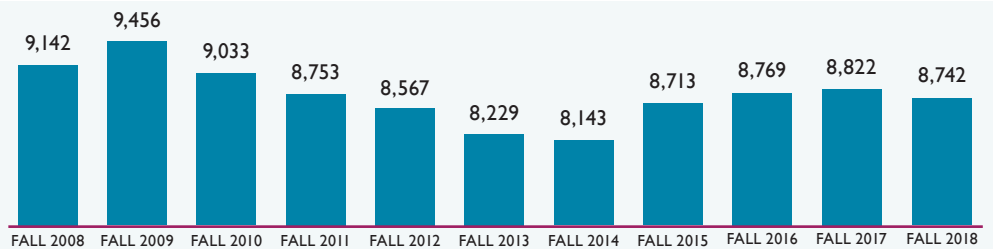

2018-2019

FACTS AT A GLANCE

Founded in 2004, Folsom Lake College is a comprehensive, public community college providing exceptional higher education opportunities to the communities of eastern Sacramento and western El Dorado counties. Our mission is to enrich and empower students by bridging knowledge, experience, and innovation.

FOLSOM LAKE COLLEGE GENERAL INFORMATION - FALL 2018

HEAD COUNT

Students by Location

Main Folsom Campus	6,241
El Dorado Center	2,012
Rancho Cordova Center	2,712
TOTAL HEAD COUNT	8,742

ENROLLMENT TREND