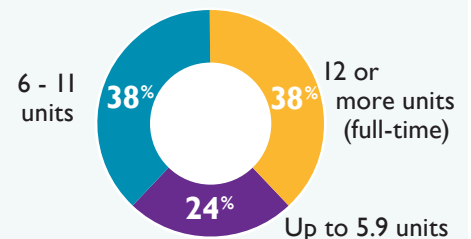

FOLSOM LAKE COLLEGE GENERAL INFORMATION - FALL 2018

HEAD COUNT

Students by Location

Main Folsom Campus	6,241
El Dorado Center	2,012
Rancho Cordova Center	2,712
TOTAL HEAD COUNT	8,742

ENROLLMENT TREND

DAY/EVENING ENROLLMENT

GENDER

ACADEMIC LOAD (per semester)

AGE

STUDENT GOALS

RACE/ETHNICITY

www.flc.losrios.edu

FOLSOM LAKE COLLEGE GENERAL INFORMATION FALL 2018

SUCCESS SNAPSHOT