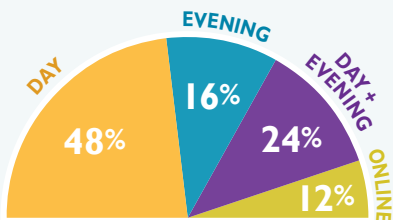

FOLSOM LAKE COLLEGE GENERAL INFORMATION - FALL 2018

HEAD COUNT

Students by Location

Main Folsom Campus	6,241
El Dorado Center	2,012
Rancho Cordova Center	2,712
TOTAL HEAD COUNT	8,742

ENROLLMENT TREND

DAY/EVENING ENROLLMENT

GENDER

ACADEMIC LOAD (per semester)

AGE

STUDENT GOALS

RACE/ETHNICITY

www.flc.losrios.edu

FOLSOM LAKE COLLEGE GENERAL INFORMATION FALL 2018

SUCCESS SNAPSHOT