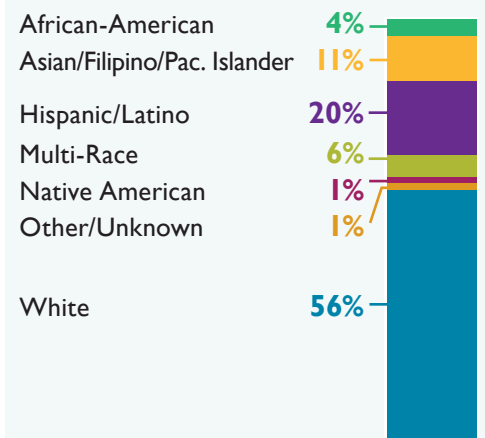

GENDER

ACADEMIC LOAD (per semester)

AGE

STUDENT GOALS

RACE/ETHNICITY

www.flc.losrios.edu

FOLSOM LAKE COLLEGE GENERAL INFORMATION FALL 2018

SUCCESS SNAPSHOT