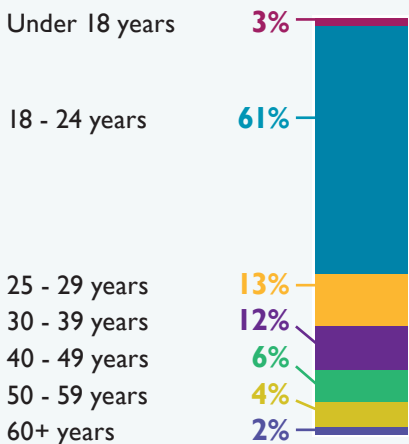

FOLSOM LAKE COLLEGE GENERAL INFORMATION - FALL 2018

HEAD COUNT

Students by Location

Main Folsom Campus	6,241
El Dorado Center	2,012
Rancho Cordova Center	2,712
TOTAL HEAD COUNT	8,742

ENROLLMENT TREND

DAY/EVENING ENROLLMENT

GENDER

ACADEMIC LOAD (per semester)

AGE

STUDENT GOALS

RACE/ETHNICITY

www.flc.losrios.edu

FOLSOM LAKE COLLEGE GENERAL INFORMATION FALL 2018

SUCCESS SNAPSHOT