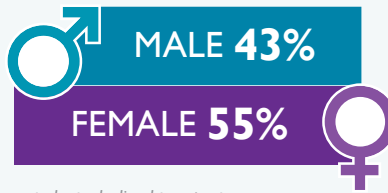

2018-2019

FACTS AT A GLANCE

Founded in 2004, Folsom Lake College is a comprehensive, public community college providing exceptional higher education opportunities to the communities of eastern Sacramento and western El Dorado counties. Our mission is to enrich and empower students by bridging knowledge, experience, and innovation.

FOLSOM LAKE COLLEGE GENERAL INFORMATION - FALL 2018

HEAD COUNT

Students by Location

Main Folsom Campus	6,241
El Dorado Center	2,012
Rancho Cordova Center	2,712
TOTAL HEAD COUNT	8,742

ENROLLMENT TREND

DAY/EVENING ENROLLMENT

GENDER

ACADEMIC LOAD (per semester)

AGE

STUDENT GOALS

RACE/ETHNICITY

www.flc.losrios.edu