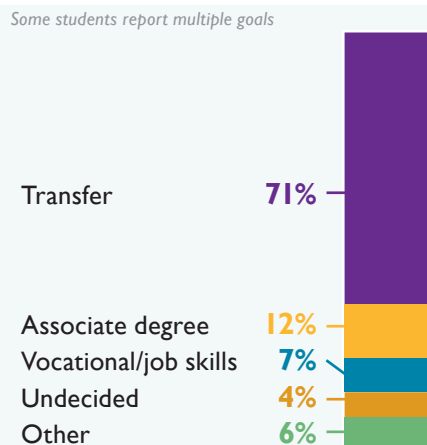

GENDER

ACADEMIC LOAD (per semester)

AGE

STUDENT GOALS

RACE/ETHNICITY

www.flc.losrios.edu

FOLSOM LAKE COLLEGE GENERAL INFORMATION FALL 2018

SUCCESS SNAPSHOT