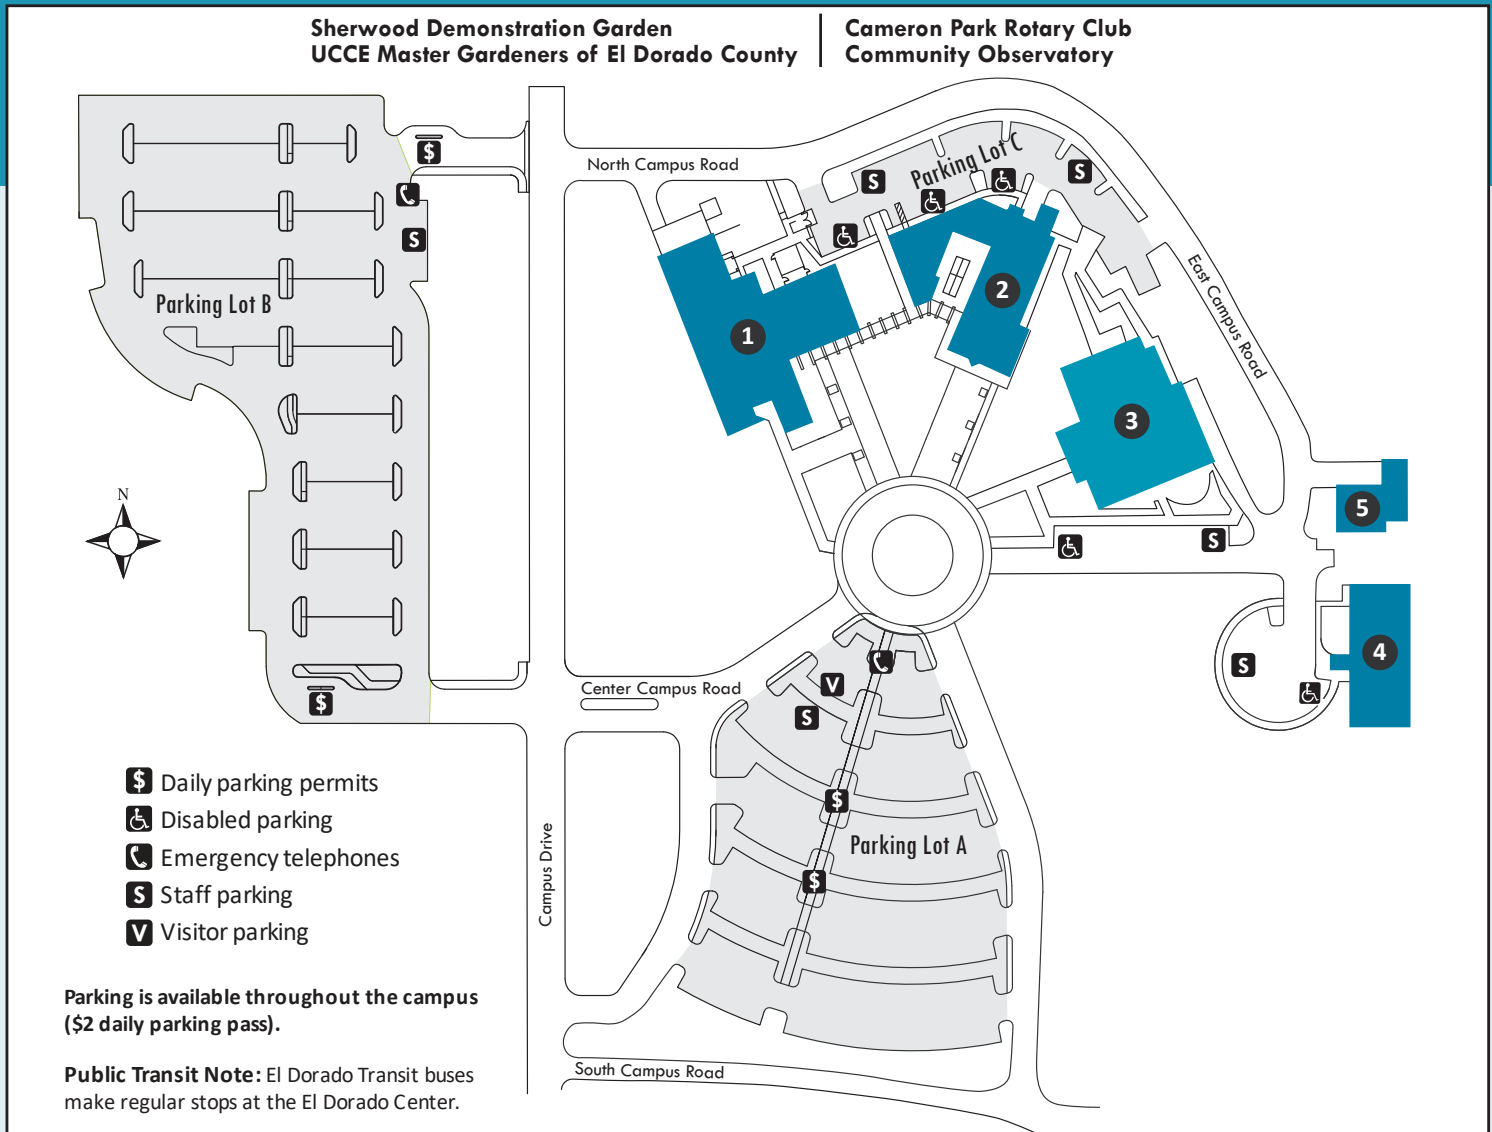

EL DORADO CENTER

6699 CAMPUS DRIVE, PLACERVILLE, CA 95667

(530) 642-5644 | www.flc.losrios.edu

FOLSOM LAKE COLLEGE
EL DORADO CENTER | RANCHO CORDOVA CENTER

- **1 Building A**
  Classrooms A-101 through A-214
  Library

- **2 Building B**
  First Floor
  Admissions & Records
  Assessment (B-125)
  Associated Students (B-143)
  College Police (B-132)
  College Store (B-126)
  DSPS (B-122)
  Financial Aid (B-120)
  Prairie Falcon Room (B-141)

- **3 Building C**
  Assessment Testing Room (C-217)
  Classrooms C-101 through C-217
  Community Room (C-102)
  Computer Lab (C-210)
  English Center (C-213)
  Tutoring (C-204 inside Computer Lab)

- **First Floor continued**
  Student Lounge
  Student Services Offices
- **Second Floor**
  College Administration
  Faculty Offices

- **4 Fitness Center**
- **5 Campus Services**
  Custodial
  Facilities Management/Grounds
  Maintenance
  Receiving

Directions **From the Sacramento area,** take Highway 50 east towards Placerville. Take the El Dorado Road exit and turn left at the first stop sign off the highway. Continue on this road for 1.3 miles. Turn left at the first traffic signal (Missouri Flat Road). Continue on Missouri Flat Road (which becomes Green Valley Road) for 1.5 miles. Turn right on Campus Drive, which is just past the El Dorado County Office of Education and elementary school.

From the Lake Tahoe area, take Highway 50 west towards Sacramento. Take the El Dorado Road exit and turn left at the first stop sign off the highway. Continue on this road for 1.3 miles. Turn left at the first traffic signal (Missouri Flat Road). Continue on Missouri Flat Road (which becomes Green Valley Road) for 1.5 miles. Turn right on Campus Drive, which is just past the El Dorado County Office of Education and elementary school.