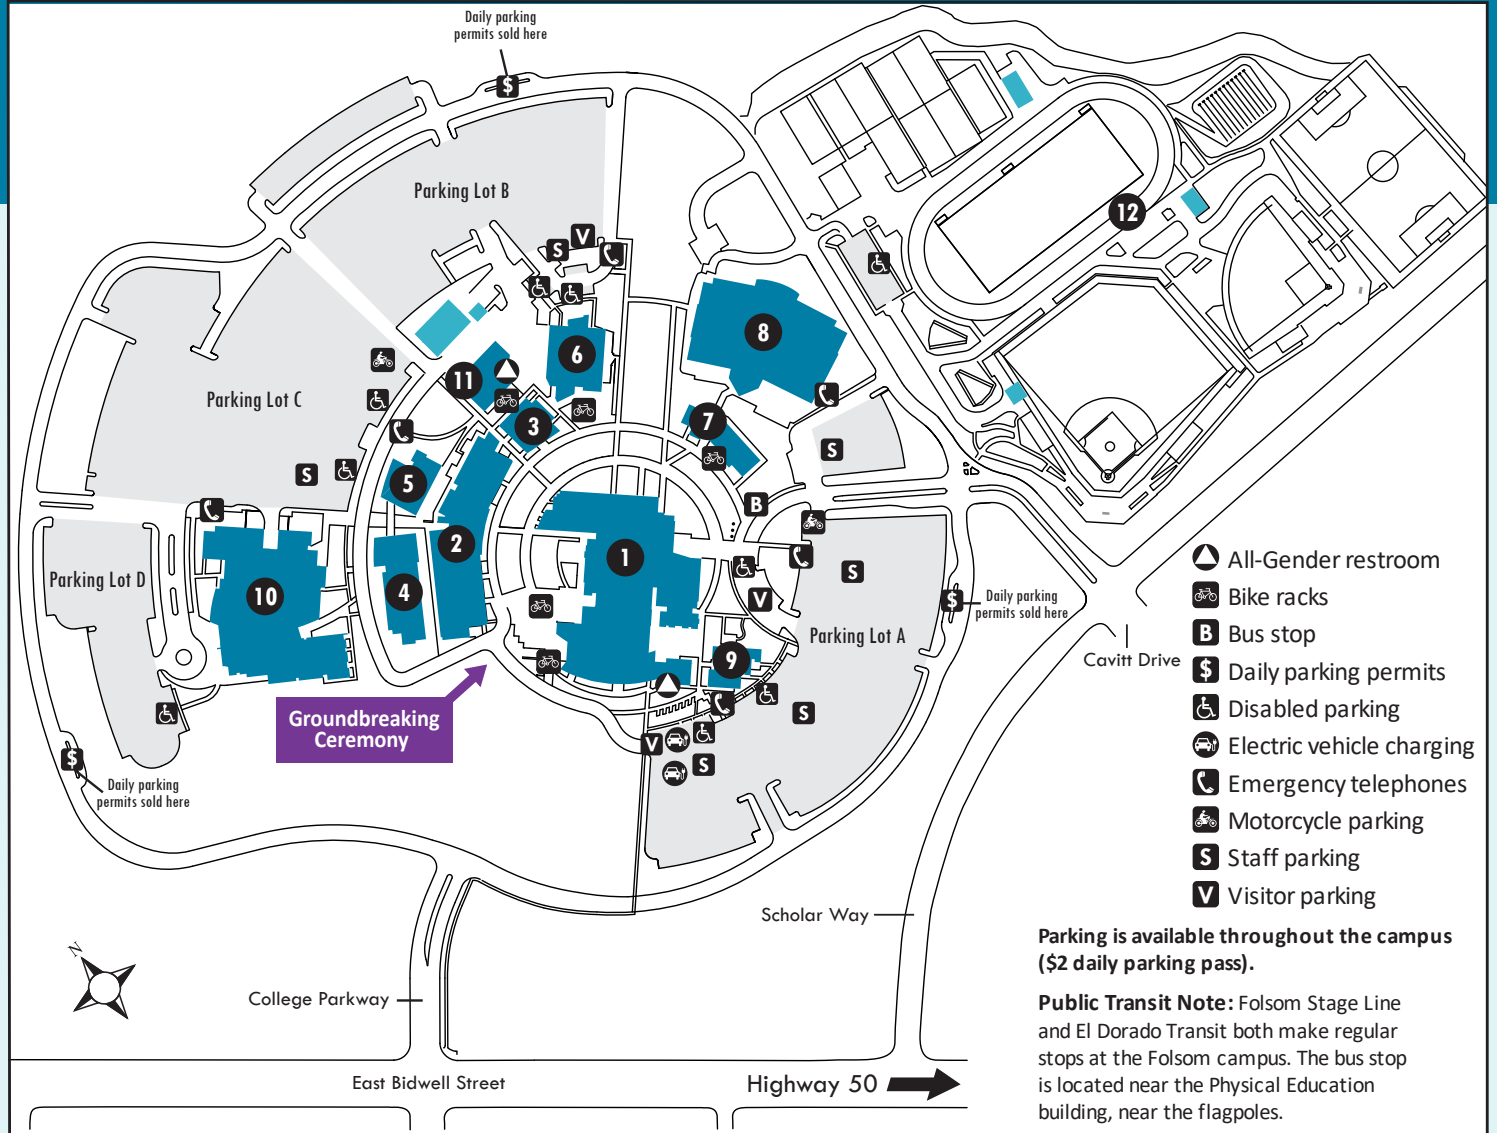

MAIN FOLSOM CAMPUS

10 COLLEGE PARKWAY, FOLSOM, CA 95630

(916) 608-6500 | www.flc.losrios.edu

FOLSOM LAKE COLLEGE
EL DORADO CENTER | RANCHO CORDOVA CENTER

- | | | |
|--|---|---|
| <p>1 Aspen Hall / FL1
Admissions & Records
Center for Excellence (FL1-108)
Community Room (FL1-20)
Computer Lab
Counseling
Equity Center (FL1-110)
Financial Aid
Innovation Center Makerspace (FL1-130)
Library
Public Information Services (FL1-9)
Welcome & Student Success Center</p> <p>2 Cypress Hall / FL2
Reading & Writing Center (FL2-239)
SOAR Central (FL2-238)
Tutoring Center (FL2-246)</p> | <p>3 Buckeye Hall / FL3
Large Lecture Hall (FL3-173)</p> <p>4 Dogwood Hall / FL4</p> <p>5 Lilac Hall / FL5</p> <p>6 Falcon's Roost / FR
Associated Students (FR-106)
Cafeteria
Career & Transfer Center (FR-115)
College Police
College Store
Java City Coffee Cart
Peregrine Room (FR-240)
Student Life (FR-108)</p> | <p>7 Physical Education / PE
Student Athlete Success Center (PE-112)
Veterans Success Center (PE-119)</p> <p>8 Gymnasium / GYM</p> <p>9 College Administration / CA
Business Services</p> <p>10 Harris Center for the Arts / PAC</p> <p>11 Campus Services / CS
Custodial
Maintenance
Printing/Mail
Receiving</p> <p>12 Athletics Complex</p> |
|--|---|---|

From the Lake Tahoe area, take Highway 50 west toward Sacramento. Take the East Bidwell Street/Scott Road exit and turn right at the end of the exit ramp. Proceed north on East Bidwell for 1.6 miles. Turn right at College Parkway at the signal.

From the Roseville area, heading east on Douglas Boulevard, turn right onto Folsom Auburn Road. Continue south 4.4 miles and turn left on Greenback Lane. Follow Greenback Lane, which becomes Riley Street, as you pass through Historic Folsom and just past Sutter Middle School turn left on East Bidwell Street. Continue southeast for 3.5 miles, passing Oak Avenue Parkway, and turn left at College Parkway at the signal.