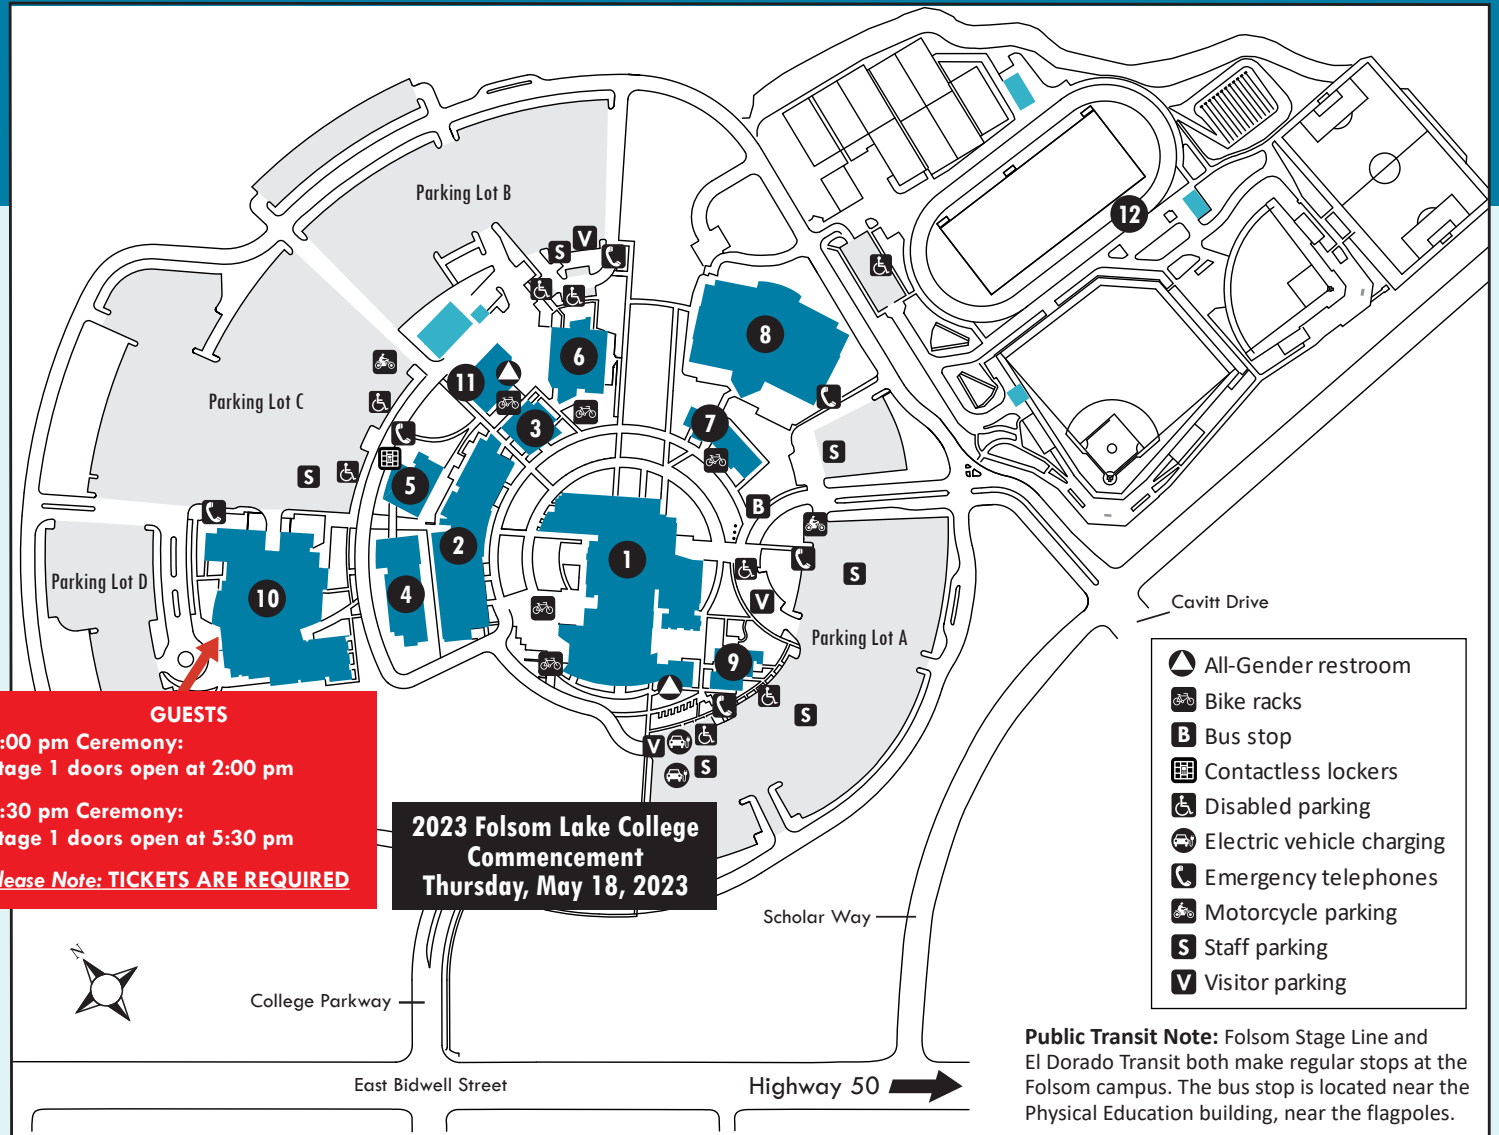

MAIN FOLSOM CAMPUS

10 COLLEGE PARKWAY, FOLSOM, CA 95630

(916) 608-6500 | www.flc.losrios.edu

FOLSOM LAKE COLLEGE
EL DORADO CENTER | RANCHO CORDOVA CENTER

1 Aspen Hall / FL1 Admissions & Records Center for Excellence (FL1-108) Community Room (FL1-20) Counseling Equity Center (FL1-151b) Financial Aid Innovation Center Makerspace (FL1-130) Library Undocu-Falcons Center (FL1-183) Welcome & Student Success Center	3 Buckeye Hall / FL3 Large Lecture Hall (FL3-173) 4 Dogwood Hall / FL4 5 Lilac Hall / FL5 6 Falcon's Roost / FR Associated Students (FR-106) Bookstore (lower level) Career & Transfer Center (FR-220) College Police (FR-140, outside entrance) Dining Area Health & Wellness Center (FR-115) Peregrine Room (FR-240) Self-Service Food Market (upper level) Student Life (FR-108)	7 Physical Education / PE Student Athlete Success Center (PE-112) Veterans Success Center (PE-119) 8 Gymnasium / GYM 9 College Administration / CA Business Services Public Information Services 10 Harris Center for the Arts / PAC 11 Campus Services / CS Custodial Maintenance Printing/Mail Receiving 12 Athletics Complex

Directions

From the Sacramento area, take Highway 50 east toward Lake Tahoe. Take the East Bidwell Street/Scott Road exit and turn left at the end of the exit ramp. Proceed north on East Bidwell for 1.6 miles. Turn right at College Parkway at the signal.

From the Lake Tahoe area, take Highway 50 west toward Sacramento. Take the East Bidwell Street/Scott Road exit and turn right at the end of the exit ramp. Proceed north on East Bidwell for 1.6 miles. Turn right at College Parkway at the signal.

From the Roseville area, heading east on Douglas Boulevard, turn right onto Folsom Auburn Road. Continue south 4.4 miles and turn left on Greenback Lane. Follow Greenback Lane, which becomes Riley Street, as you pass through Historic Folsom and just past Sutter Middle School turn left on East Bidwell Street. Continue southeast for 3.5 miles, passing Oak Avenue Parkway, and turn left at College Parkway at the signal.