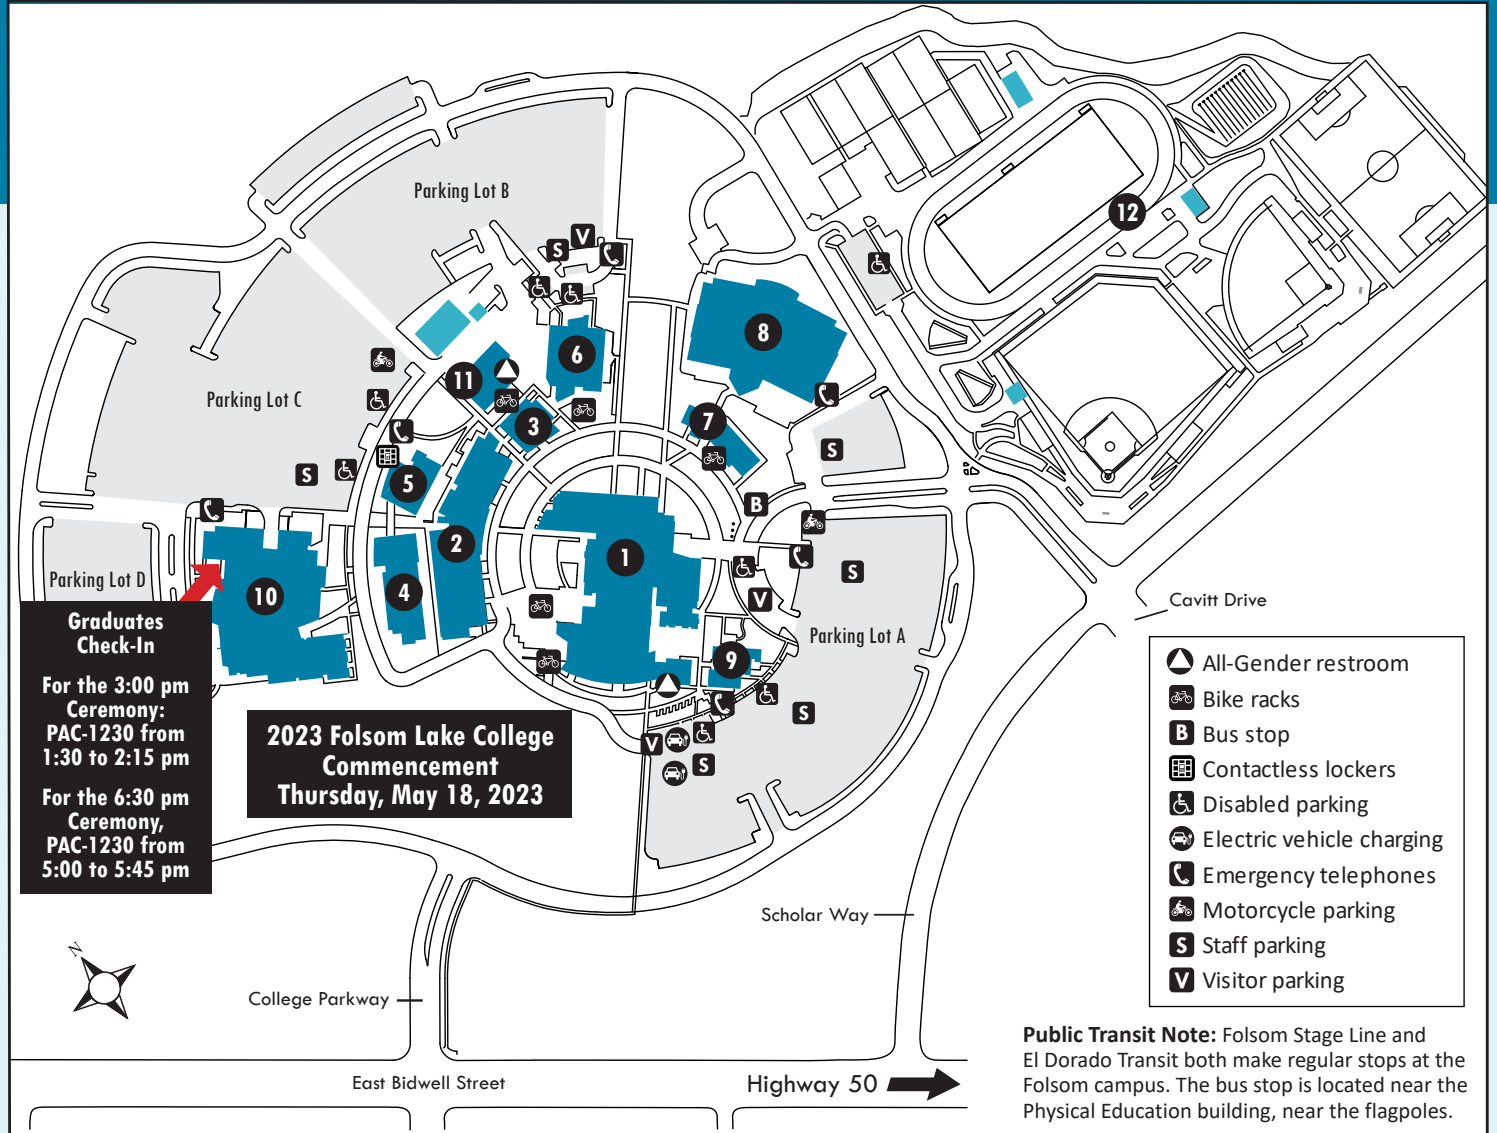

MAIN FOLSOM CAMPUS

10 COLLEGE PARKWAY, FOLSOM, CA 95630

(916) 608-6500 | www.flc.losrios.edu

FOLSOM LAKE COLLEGE
EL DORADO CENTER | RANCHO CORDOVA CENTER

- **1 Aspen Hall / FL1**
  Admissions & Records
  Center for Excellence (FL1-108)
  Community Room (FL1-20)
  Counseling
  Equity Center (FL1-151b)
  Financial Aid
  Innovation Center Makerspace (FL1-130)
  Library
  Undocu-Falcons Center (FL1-183)
  Welcome & Student Success Center
- **2 Cypress Hall / FL2**
  Math Center (FL2-246)
  Reading & Writing Center (FL2-239)
  Science Center (FL2-234)
  SOAR Central (FL2-238)
  Tutoring Center (FL2-240)

- **3 Buckeye Hall / FL3**
  Large Lecture Hall (FL3-173)
- **4 Dogwood Hall / FL4**
- **5 Lilac Hall / FL5**
- **6 Falcon's Roost / FR**
  Associated Students (FR-106)
  Bookstore (lower level)
  Career & Transfer Center (FR-220)
  College Police (FR-140, outside entrance)
  Dining Area
  Health & Wellness Center (FR-115)
  Peregrine Room (FR-240)
  Self-Service Food Market (upper level)
  Student Life (FR-108)

- **7 Physical Education / PE**
  Student Athlete Success Center (PE-112)
  Veterans Success Center (PE-119)
- **8 Gymnasium / GYM**
- **9 College Administration / CA**
  Business Services
  Public Information Services
- **10 Harris Center for the Arts / PAC**
- **11 Campus Services / CS**
  Custodial
  Maintenance
  Printing/Mail
  Receiving
- **12 Athletics Complex**

4/12/23

Directions

From the Sacramento area, take Highway 50 east toward Lake Tahoe. Take the East Bidwell Street/Scott Road exit and turn left at the end of the exit ramp. Proceed north on East Bidwell for 1.6 miles. Turn right at College Parkway at the signal.

From the Lake Tahoe area, take Highway 50 west toward Sacramento. Take the East Bidwell Street/Scott Road exit and turn right at the end of the exit ramp. Proceed north on East Bidwell for 1.6 miles. Turn right at College Parkway at the signal.

From the Roseville area, heading east on Douglas Boulevard, turn right onto Folsom Auburn Road. Continue south 4.4 miles and turn left on Greenback Lane. Follow Greenback Lane, which becomes Riley Street, as you pass through Historic Folsom and just past Sutter Middle School turn left on East Bidwell Street. Continue southeast for 3.5 miles, passing Oak Avenue Parkway, and turn left at College Parkway at the signal.